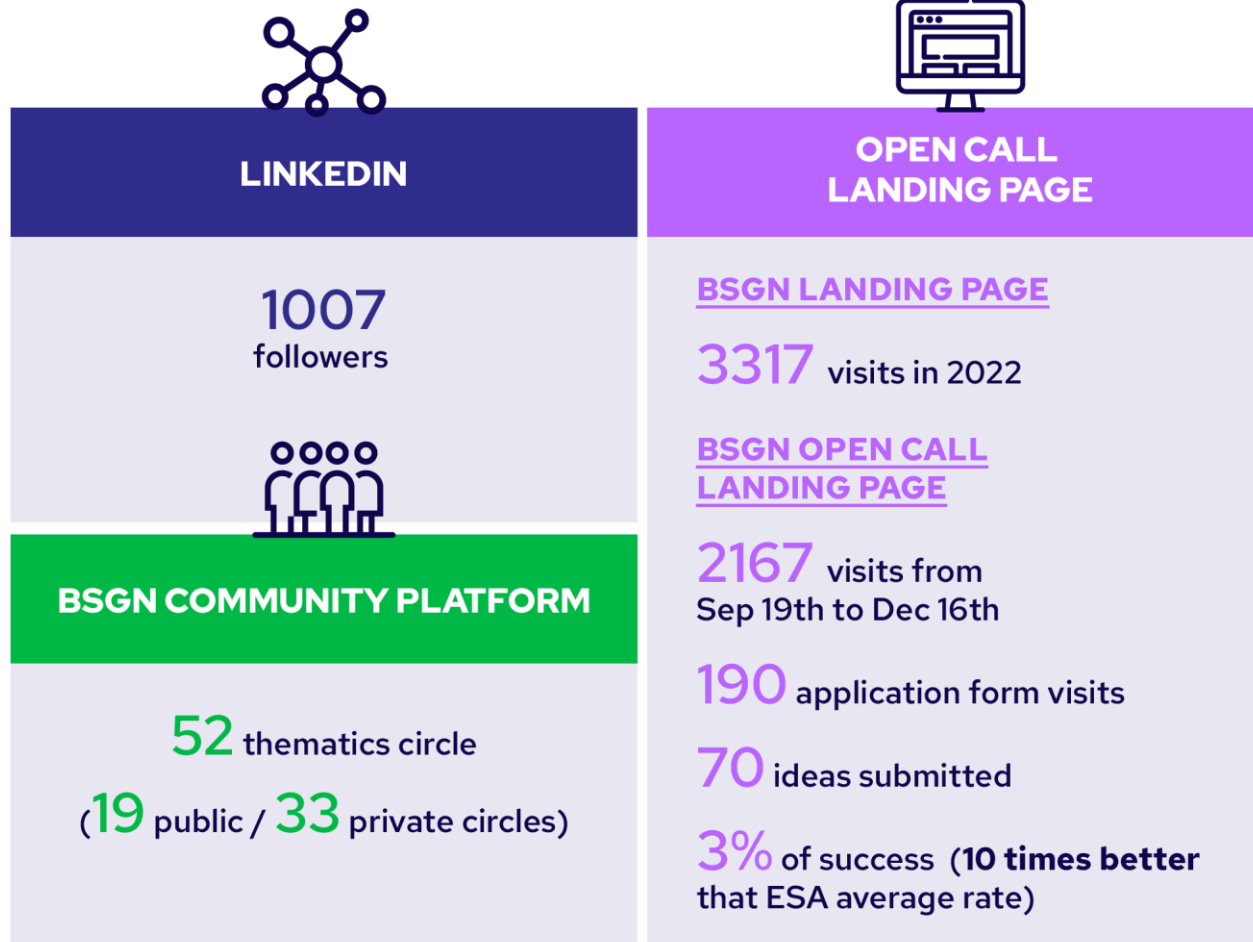

Download

VIDEO WEBINAR "SPACE FOR THE AGRIFOOD SECTOR"

<https://bit.ly>

BSGN COMMUNITY PLATFORM ON-BOARDING

Download

BSGN AgriFood Community Platform

EFFICIENT TOOL TO MANAGE COMMUNICATION & PROJECTS

STAKEHOLDER COUNTRIES

BSGN AgriFood Community Platform

The Space AgriFood Marketplace

BSGN AGRIFOOD COMMUNITY PLATFORM

Already more than 220 stakeholders from 15 member states

SPACE LINKERS COMMUNITY PLATFORM

Variety of VCs, Funds, M&A and Distressed Asset Boutiques (ESA SME department project)

DIGITAL INVESTMENT CLUB

Invitation of external VC Investors, Space Linkers Investors and Project Owner Companies

THE SPACE AGRIFOOD MARKETPLACE

The interface with all three digital platforms creates the first Digital Marketplace which could use the Venture Platform from Space Cooperative Europe SCE