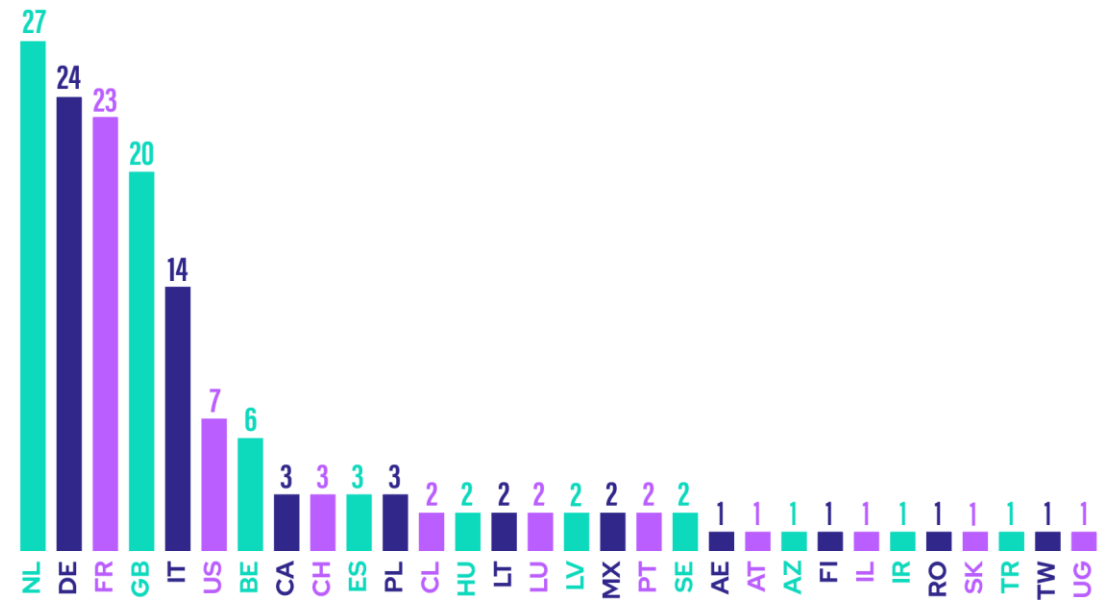

Download

VIDEO WEBINAR "SPACE FOR THE AGRIFOOD SECTOR"

<https://bit.ly>

BSGN COMMUNITY PLATFORM ON-BOARDING

Download

BSGN AgriFood Community Platform

EFFICIENT TOOL TO MANAGE COMMUNICATION & PROJECTS

STAKEHOLDER COUNTRIES

BSGN AgriFood Community Platform

The Space AgriFood Marketplace

BSGN AGRIFOOD COMMUNITY PLATFORM

Already more than 220 stakeholders from 15 member states

SPACE LINKERS COMMUNITY PLATFORM

Variety of VCs, Funds, M&A and Distressed Asset Boutiques (ESA SME department project)