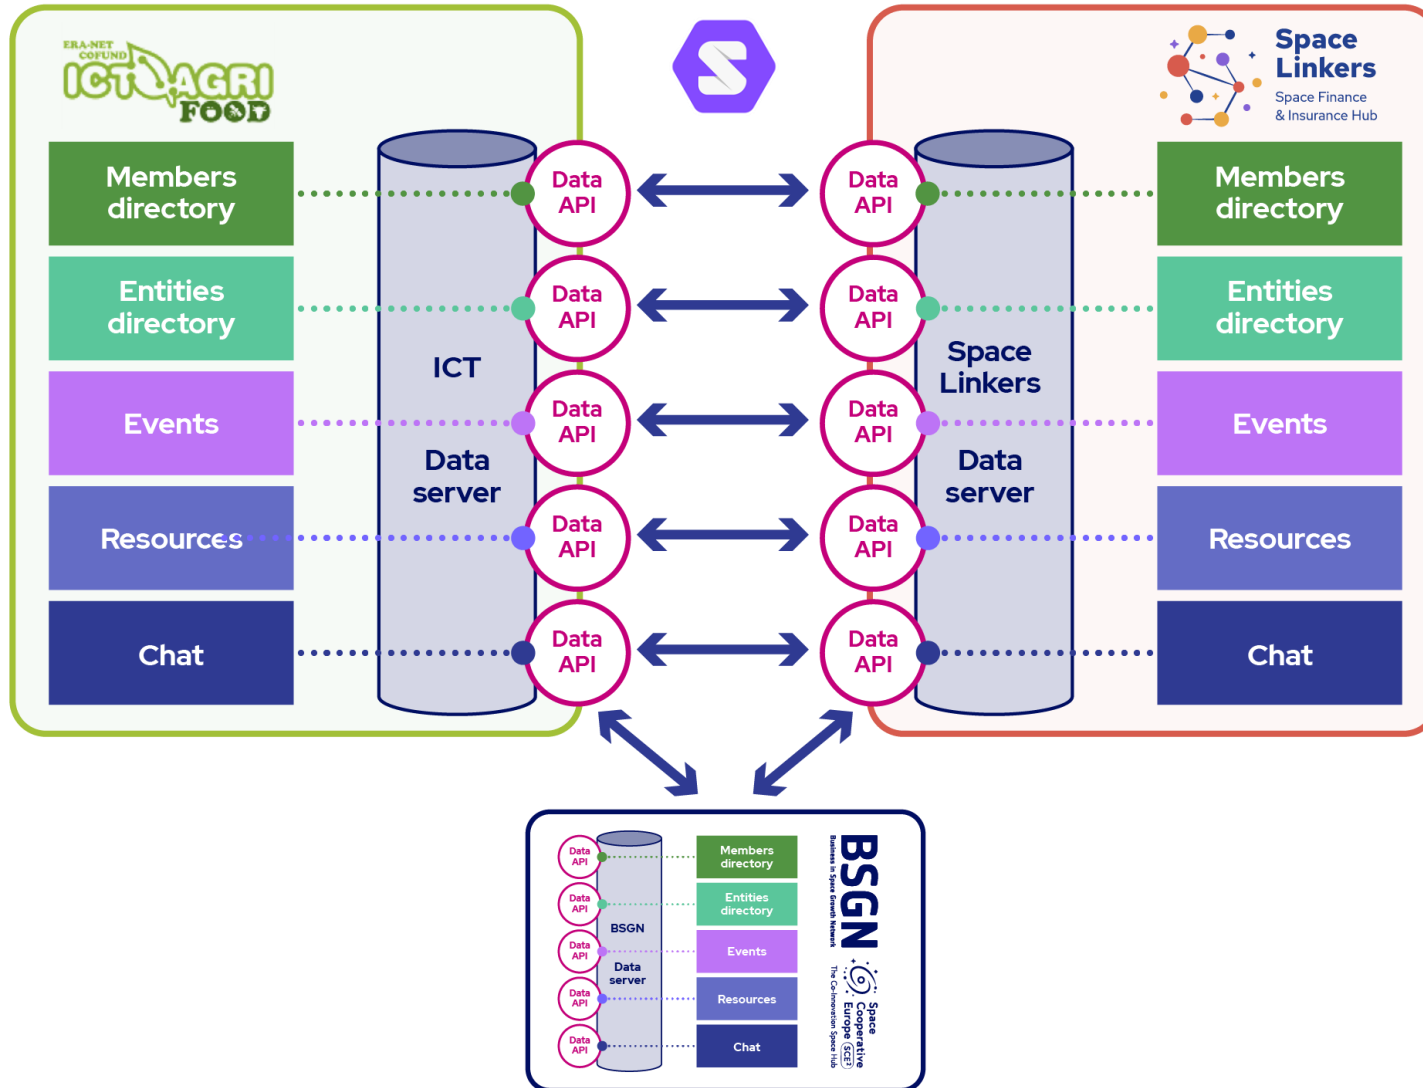

Inter-connecting platforms

KEY ASSET

- W3C Solid compliant: interconnect any platform implementing compatible open standards

SETUP

- Analysing data currently managed by ICT-AGRI-FOOD website
- Implementing W3C Solid standards to ICT-AGRI-FOOD website
- Deploying a secure dpop authentication layer

MAINTENANCE

- Maintenance of collaborative features
- Drupal maintenance