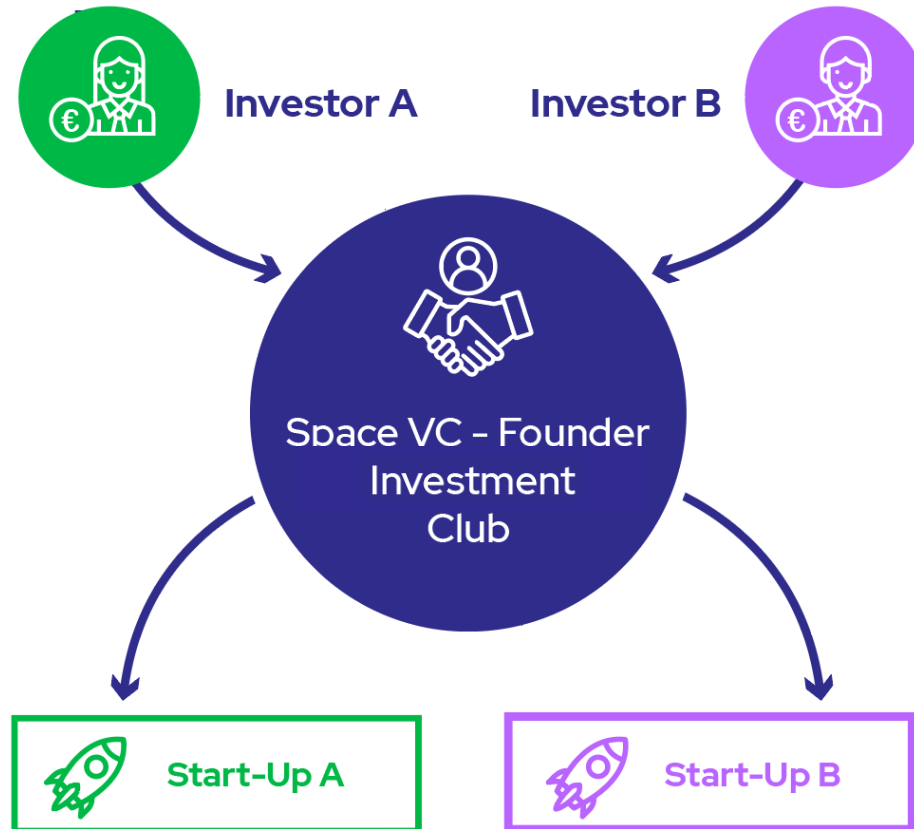

DIGITAL INVESTMENT CLUB

Invitation of external VC Investors, Space Linkers Investors and Project Owner Companies

THE SPACE AGRIFOOD MARKETPLACE

The interface with all three digital platforms creates the first Digital Marketplace which could use the Venture Platform from Space Cooperative Europe SCE

The screenshot shows the BSGN AgriFood Community Platform interface. On the left is a dark navigation menu with the following items: DASHBOARD, MEMBERS DIRECTORY, ENTITIES DIRECTORY, EVENTS, RESOURCES, CIRCLES, BSGN All Members, BSGN CSP, BSGN GENERAL / MISC, BSGN MEDESCE, BSGN Open Call Q&A, BSGN Open Call Serv..., BSGN Open Call Step..., BSGN Open Call Step..., BSGN Open Call Sync, BSGN SCE Sync, Cohort Trainings, Consortia/Cooperati..., Crop Monitoring & M..., Deep Dive, ESA BICs Network, ESA Co-funding, Extreme Environmen..., Food Behaviour & Fo..., Global Sustainability ..., IOD/IOV, Italia, Legal & IP, Microgravity, Packaging, Seeds & Plant Nutri..., and Sponsors. The main content area displays a welcome message: 'WELCOME TO THE BSGN AGRICULTURE & FOOD COMMUNITY PLATFORM' with the subtext 'Here you will be able to collaborate / exchange with the others members of the community.' Below the message are the ESA and BSGN logos. A diagram below the screenshot shows two circles: a teal circle labeled 'Project Owner' and a green circle labeled 'AgriFood Investors'. Arrows from both circles point to a central box labeled 'DIGITAL VC - Founder (PO) INVESTMENT CLUB'.

Space Linkers

Space Finance & Insurance Hub

Digital AgriFood Investment Club

INVESTMENT CLUB

DIGITAL INVESTMENT CLUB

Create a VC investors club with its first-of-its-kind digital investment club platform

MONETIZATION OF SPACE VC INVESTOR NETWORK