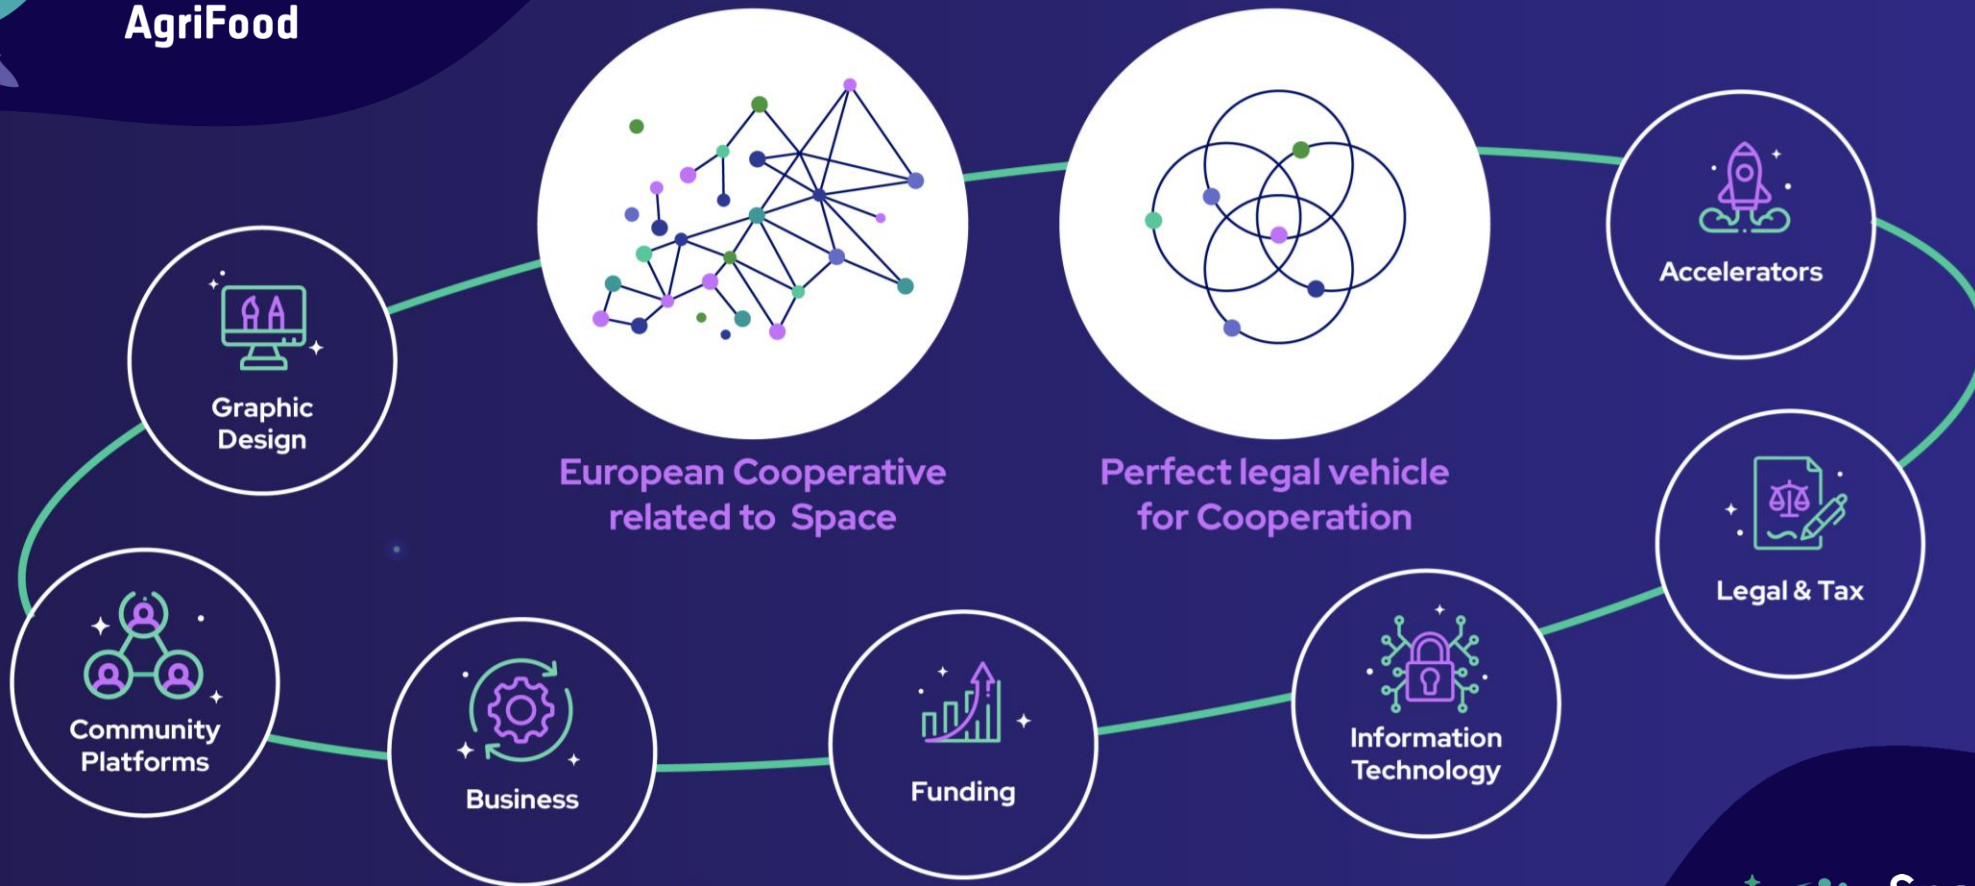

Next steps

- ✦ **1st step:** Call on Sustainable Transformation of Agriculture Through Digitalization and Space
- ✦ Further collaborations to promote and connect farmers and agri-cooperatives with space technologies

SECTION #1

BSGN AgriFood Accelerator

BSGN

Business in Space Growth Network

Accelerator AgriFood

 **Space
Cooperative
Europe** SCE²
The Co-Innovation Space Hub

Selected Projects for Accelerator Portfolio

Project Acceleration

BSGN Accelerator Key Activities

SECTION #2

BSGN AgriFood Community Platform

BSGN AgriFood Community Platform

SUSTAINABLE COMMUNICATION & NETWORKING PLATFORM

Members & Entities

- Search (ctrl+k)
- DASHBOARD
- MEMBERS DIRECTORY
- ENTITIES DIRECTORY
- EVENTS