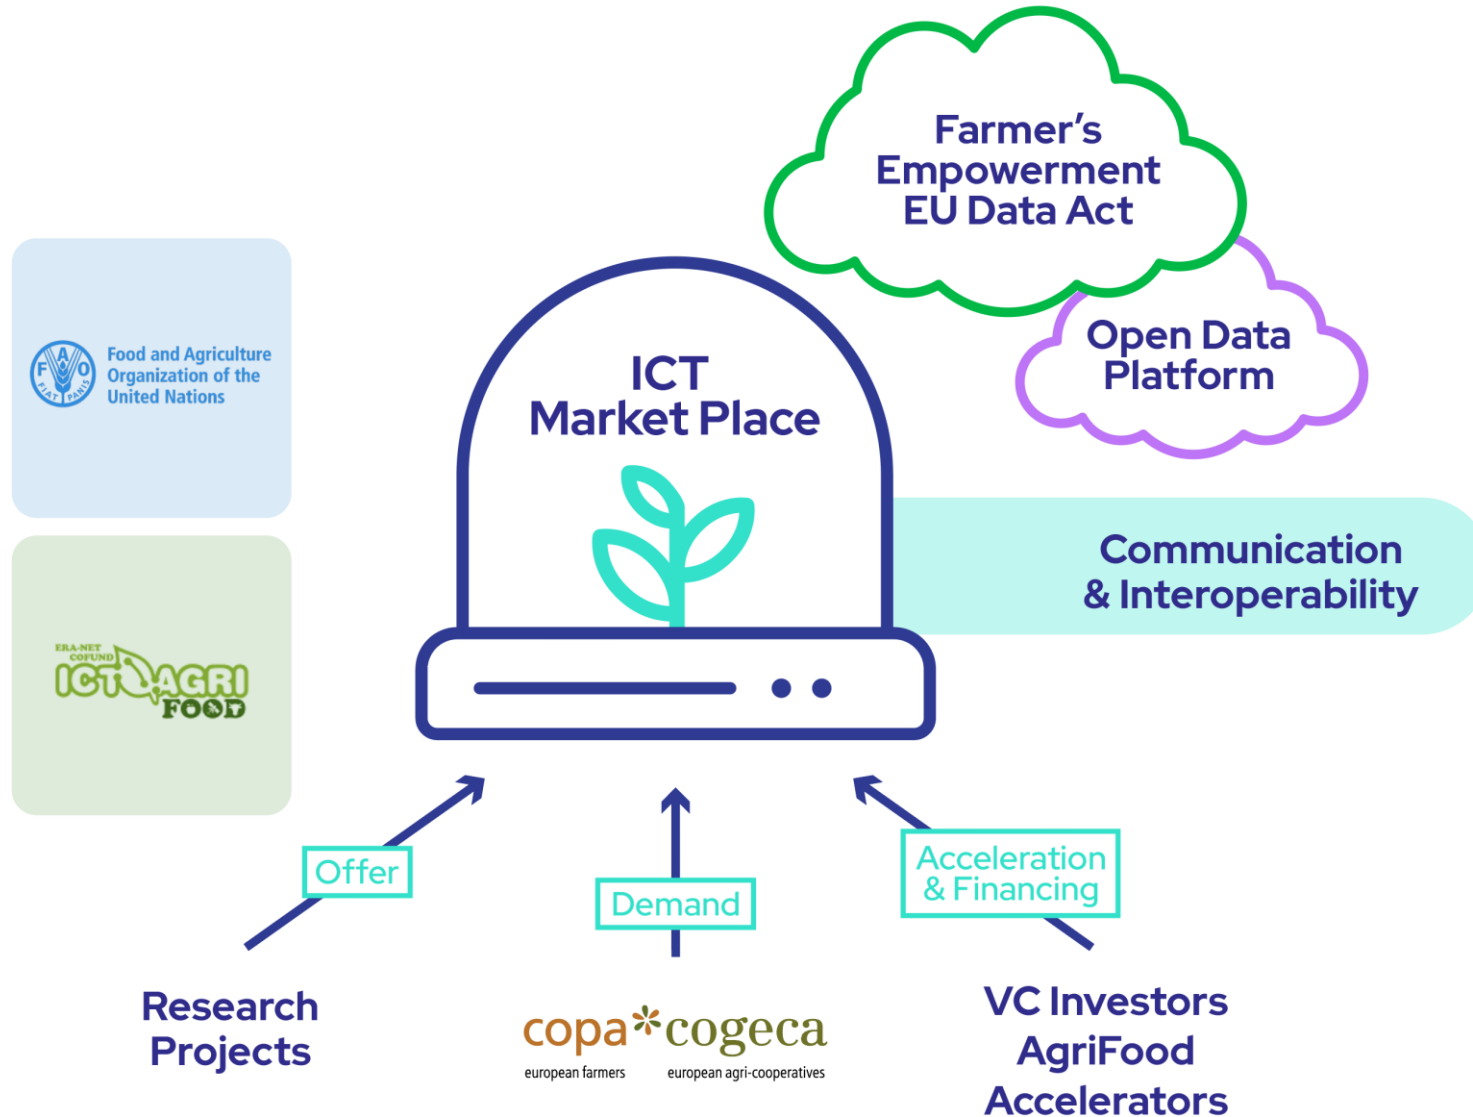

DIGITAL INVESTMENT CLUB

Invitation of external VC Investors, Space Linkers Investors and Project Owner Companies

THE SPACE AGRIFOOD MARKETPLACE

The interface with all three digital platforms creates the first Digital Marketplace which could use the Venture Platform from Space Cooperative Europe SCE

Space Linkers

Space Finance & Insurance Hub

Digital AgriFood Investment Club

INVESTMENT CLUB

DIGITAL INVESTMENT CLUB

Create a VC investors club with its first-of-its-kind digital investment club platform

MONETIZATION OF SPACE VC INVESTOR NETWORK

ESA, EUSPA, Specialised AgriFood Funds, Family Offices, etc.

INCREASE INVESTMENT OPPORTUNITIES

Increase your club members' investment likelihood by offering flexible ticket sizes and pool external investors on **INVESTMENT CLUB** to fill up the round if needed

STREAMLINE REPORTING & MONITORING - INVESTMENT CLUB

Offers real-time portfolio tracking and reporting tools for easy reporting, providing transparency for informed investment decision

Objectives for ICT Knowledge Incubator