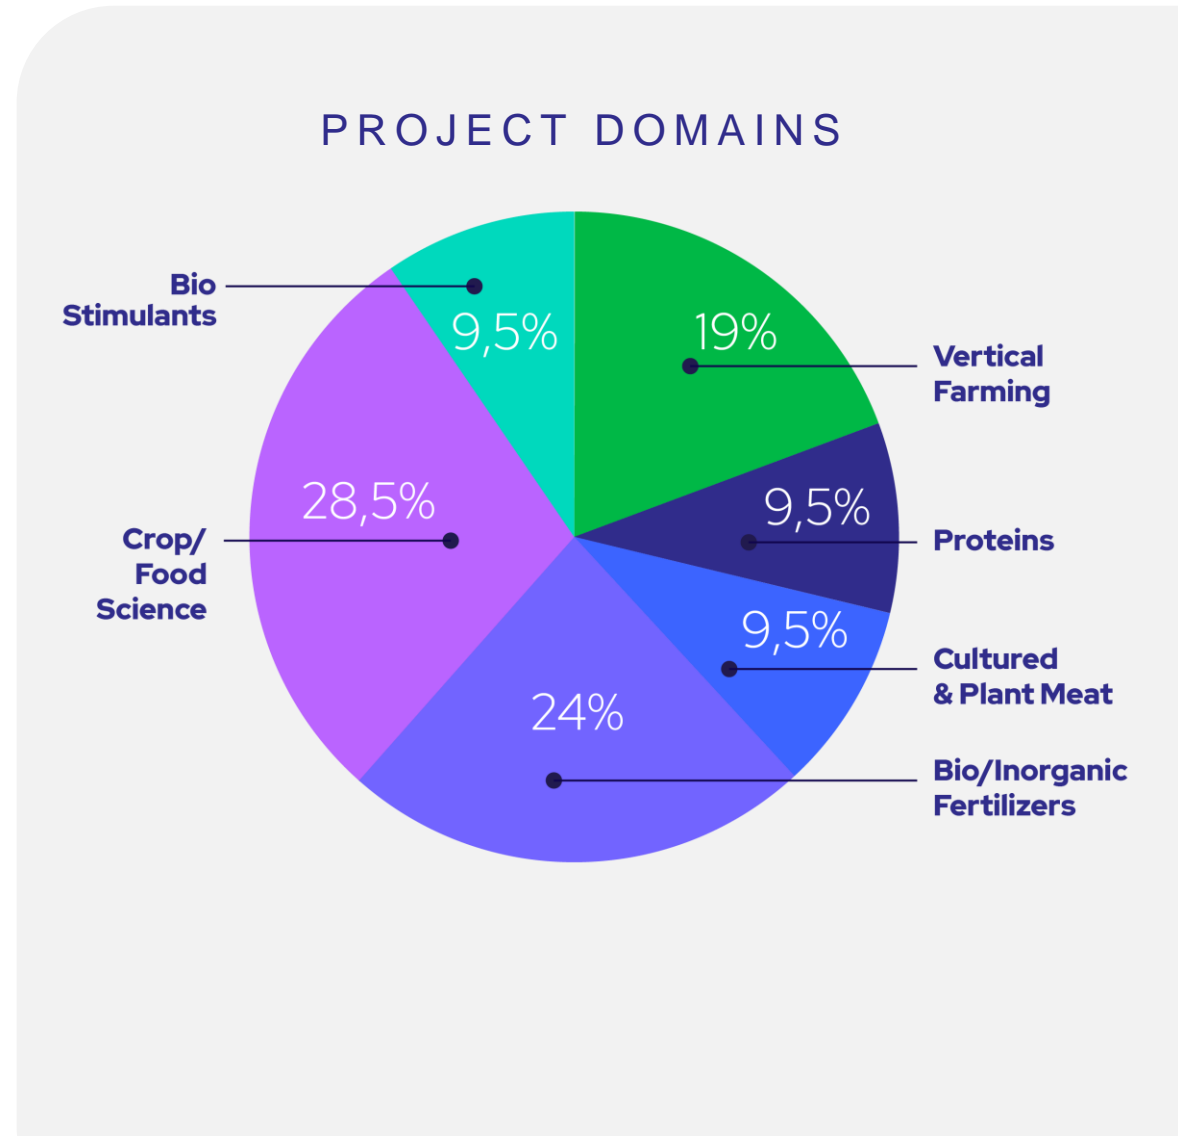

SECTION #1

BSGN AgriFood Accelerator

BSGN

Business in Space Growth Network

Accelerator AgriFood

 **Space
Cooperative
Europe** SCE²
The Co-Innovation Space Hub

Selected Projects for Accelerator Portfolio

Project Acceleration